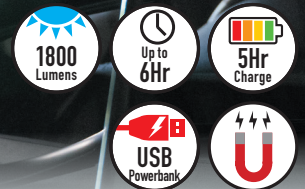

### VISION 1,000lm SMD Hand Lamp + UV Torch

Complete with USB charging lead, mains plug and car adaptor.

- SMD Lamp provides 10W/1000 Lumens of white light
- 3W UV LED Torch provides 395 Lumens of UV light
- Integrated Hook and Stand - lamp/torch can be positioned at a multitude of angles
- 2 x Rear Magnets & Flexible Magnetic Base - position the lamp/torch with precision and accuracy

### VISION Zoom Focus LED Mini Work Light

230V mains and 12V DC in-vehicle charging adaptor included.

- 20W COB LED provides 1800 Lumens
- Dual mode - 50%/100% Lumen output
- Run time up to 6 hours
- USB Powerbank - Output socket (5V Max. 2A)
- Wet location use IP54
- Heavy duty cast aluminium housing
- Battery power indicator
- Magnetic base (available separately)