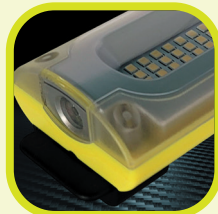

## VISION 1,000lm SMD Hand Lamp + UV Torch

### VISION 1,000lm SMD Hand Lamp + UV Torch

Complete with USB charging lead, mains plug and car adaptor.

- SMD Lamp provides 10W/1000 Lumens of white light
- 3W UV LED Torch provides 395 Lumens of UV light
- Integrated Hook and Stand - lamp/torch can be positioned at a multitude of angles
- 2 x Rear Magnets & Flexible Magnetic Base - position the lamp/torch with precision and accuracy