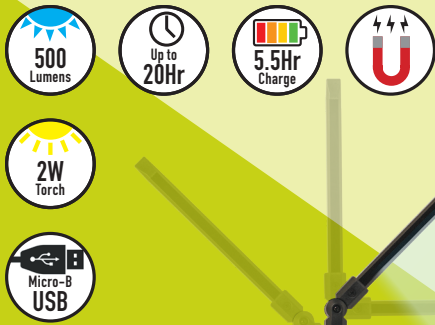

EHL303 1 Slimline Dimmable Inspection Lamp + Torch

VISION

350LM LED MOTION SENSOR HEAD TORCH

NEW FOR 2022

Complete with USB charging lead, mains plug and car adapter.

- LED Lamp provides:
 - 100% position: approx 350LM for 3.5 hours use
 - 50% position: approx 160LM for 7.0 hours use
 - 10% position: approx 35LM for 30 hours use
- Operated by on/off switch or by motion sensor

Part No. Qty Description

ETL201 1 Motion Sensor Head Torch

VISION WORK LIGHT

NEW FOR
2022

- 2800 Lumens
- USB Powerbank
- Up to 5Hr
- 6Hr
- IP54

VISION

2,800LM COB WORK LIGHT

Complete with USB charging lead, mains plug and car adapter.

- LED Lamp provides:
 - 100% position: approx 2.5 hours use
 - 50% position: approx 5.0 hours use
- USB Powerbank output socket 5V Max 1000mA

Part No. Qty Description

EWL102 1 Work Light

VISION CLASSICS

VISION