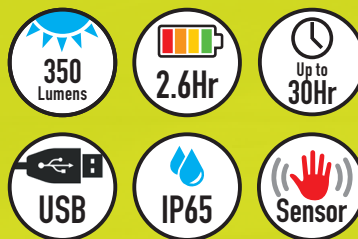

VISION INSPECTION LIGHT/HEAD TORCH

NEW FOR 2022

VISION

800LM COB SLIMLINE DIMMABLE INSPECTION LAMP + TORCH

Complete with USB charging lead, mains plug and car adapter.

- COB Lamp provides 10W/800 Lumens of white light
- 2W LED Torch provides 150 Lumens of white light
- Integrated Magnetic Stand and Hook - position the lamp/torch with precision and accuracy

Part No. Qty Description

EHL303 1 Slimline Dimmable Inspection Lamp + Torch

VISION

350LM LED MOTION SENSOR HEAD TORCH

NEW FOR 2022

Complete with USB charging lead, mains plug and car adapter.

- LED Lamp provides:
  - 100% position: approx 350LM for 3.5 hours use
  - 50% position: approx 160LM for 7.0 hours use
  - 10% position: approx 35LM for 30 hours use
- Operated by on/off switch or by motion sensor

Part No. Qty Description

ETL201 1 Motion Sensor Head Torch