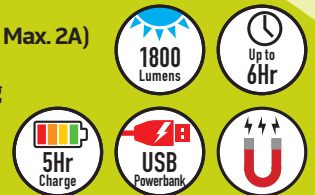

Part No. Qty Description

EHL305 1 Slimline LED Lamp

VISION

ZOOM FOCUS LED MINI WORK LIGHT

230V mains and 12V DC in-vehicle charging adaptor included.

- 20W COB LED provides 1800 Lumens
- Dual mode - 50%/100% Lumen output
- Run time up to 6 hours
- USB Powerbank - Output socket (5V Max. 2A)
- Wet location use IP54
- Heavy duty cast aluminium housing
- Battery power indicator
- Magnetic base (available separately)