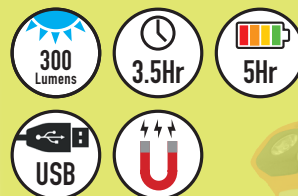

Part No. Qty Description

EWL100 1 Cordless 20W Mini Work Light

EWL101 1 Magnetic Clip-on Base

VISION

FLEXIBLE MAGNETIC HAND LAMP/TORCH

230V mains and 12V DC in-vehicle charging adaptors included.

- 6 x 0.5W High Power SMD LED Lamp: 300 Lumens
- Run time 3.5 hours
- 1 x 1W LED Torch
- 2 x Rear Magnets & Flexible Magnetic Base