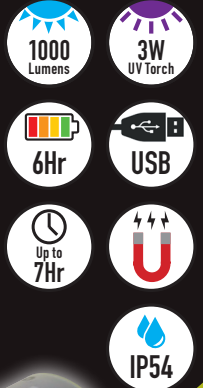

VISION LIGHTING YOUR WAY

VISION

1,000LM SMD COMPACT HAND LAMP + UV TORCH

Complete with USB charging lead, mains plug and car adapter.

- SMD Lamp provides 10W/1000 Lumens of white light
- 3W UV LED Torch provides 395 Lumens of UV light
- Integrated Hook and Stand - lamp/torch can be positioned at a multitude of angles
- 2 x Rear Magnets & Flexible Magnetic Base - position the lamp/torch with precision and accuracy

Part No. Qty Description

EHL301 1 Compact Hand Lamp + UV Torch

**NEW FOR
2022**

VISION

1,000LM COB HAND LAMP + CHARGING DOCK

Complete with USB charging lead, mains plug and car adapter. Wall mountable.

- COB Lamp provides 10W/1000 Lumens of white light
- 3W LED Torch provides 220 Lumens of white light
- Integrated Hook and stand - lamp/torch can be positioned at a multitude of angles
- 2 x Rear Magnets & Flexible Base - position the lamp/torch with precision and accuracy

EHL303 1 Slimline Dimmable Inspection Lamp + Torch

VISION

350LM LED MOTION SENSOR HEAD TORCH

NEW FOR 2022

Complete with USB charging lead, mains plug and car adapter.

- LED Lamp provides:
 - 100% position: approx 350LM for 3.5 hours use
 - 50% position: approx 160LM for 7.0 hours use
 - 10% position: approx 35LM for 30 hours use
- Operated by on/off switch or by motion sensor

Part No. Qty Colour

EHL300B 1 Black/Blue

EHL300R 1 Black/Red

Part No. Qty Colour

EHL300LR 1 Hi-Vis Orange

EHL300LY 1 Hi-Vis Yellow