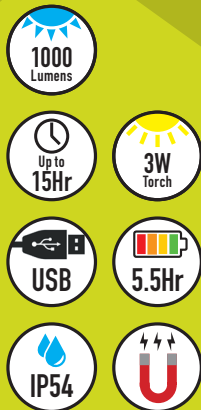

VISION LIGHTING YOUR WAY

VISION

1,000LM SMD COMPACT HAND LAMP + UV TORCH

Complete with USB charging lead, mains plug and car adapter.

- SMD Lamp provides 10W/1000 Lumens of white light
- 3W UV LED Torch provides 395 Lumens of UV light
- Integrated Hook and Stand - lamp/torch can be positioned at a multitude of angles
- 2 x Rear Magnets & Flexible Magnetic Base - position the lamp/torch with precision and accuracy

Part No. Qty Description

EHL301 1 Compact Hand Lamp + UV Torch

**NEW FOR
2022**

VISION

1,000LM COB HAND LAMP + CHARGING DOCK

Complete with USB charging lead, mains plug and car adapter. Wall mountable.

- COB Lamp provides 10W/1000 Lumens of white light
- 3W LED Torch provides 220 Lumens of white light
- Integrated Hook and stand - lamp/torch can be positioned at a multitude of angles
- 2 x Rear Magnets & Flexible Base - position the lamp/torch with precision and accuracy

- LED Lamp provides:
 - 100% position: approx 2.5 hours use
 - 50% position: approx 5.0 hours use
- USB Powerbank output socket 5V Max 1000mA

Part No. Qty Description

EWL102 1 Work Light

VISION CLASSICS

VISION