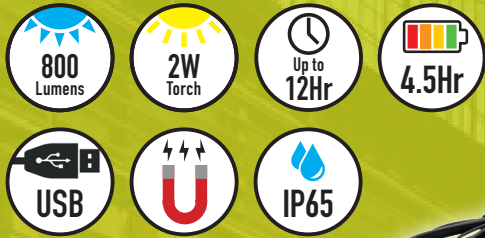

Part No. Qty Description

EHL302 1 Hand Lamp + Charging Dock

VISION INSPECTION LIGHT/HEAD TORCH

NEW FOR 2022

VISION

800LM COB SLIMLINE DIMMABLE INSPECTION LAMP + TORCH

Complete with USB charging lead, mains plug and car adapter.

- COB Lamp provides 10W/800 Lumens of white light
- 2W LED Torch provides 150 Lumens of white light
- Integrated Magnetic Stand and Hook - position the lamp/torch with precision and accuracy

Part No. Qty Description

EHL303 1 Slimline Dimmable Inspection Lamp + Torch

VISION

350LM LED MOTION SENSOR HEAD TORCH

NEW FOR 2022

Complete with USB charging lead, mains plug and car adapter.

- LED Lamp provides:
 - 100% position: approx 350LM for 3.5 hours use
 - 50% position: approx 160LM for 7.0 hours use
 - 10% position: approx 35LM for 30 hours use
- Operated by on/off switch or by motion sensor