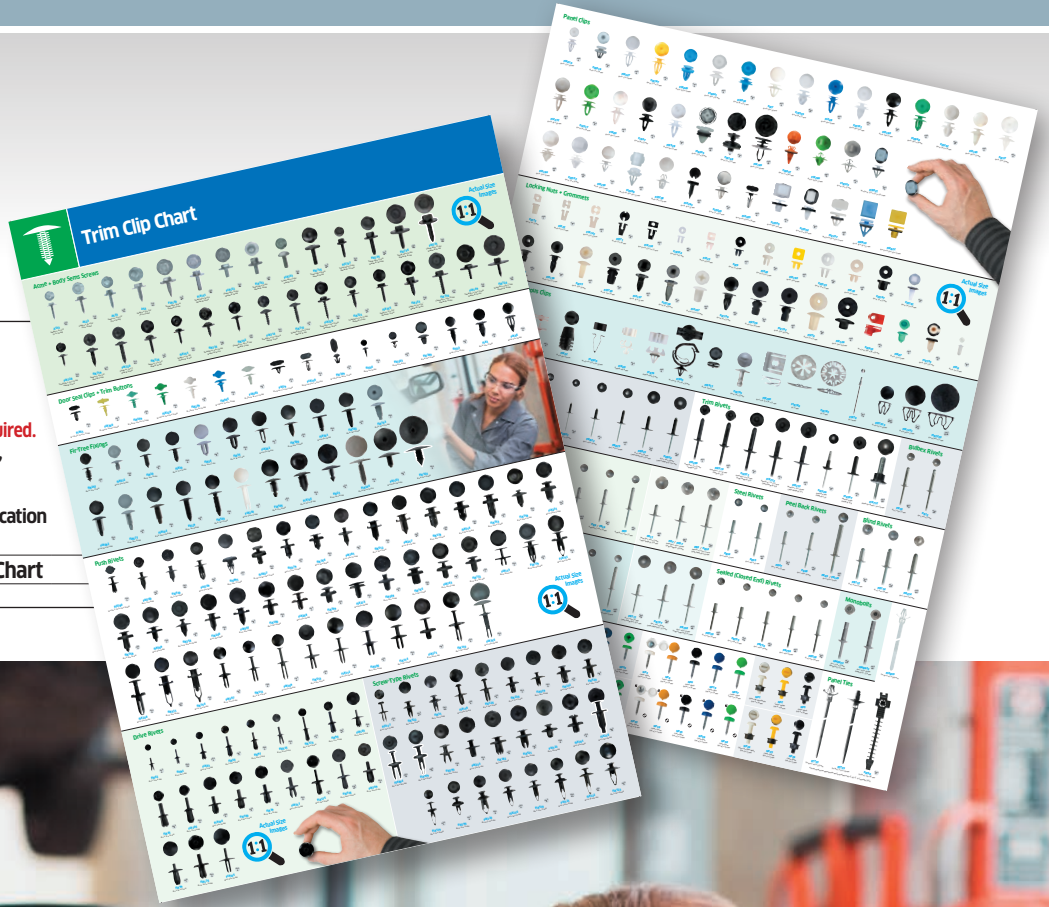

Trim Clip Chart

Double sided A1 size guide, folded down to A4 for easy and convenient use.

If displaying range on a wall two copies will be required.

- Contains 330 popular trim clips, body screws, number plate screws and rivets
- New larger format A1 size chart
- Actual size images for quick and easy identification

Part No.	Qty	Description
YCHART1	1	A1 Double Sided Wall Chart