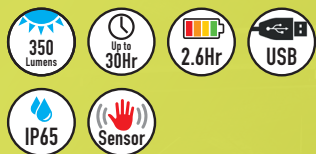

VISION Lighting Your Way

VISION

NEW FOR 2022

1,000lm SMD Compact Hand Lamp + UV Torch

Complete with USB charging lead, mains plug and car adapter.

- SMD Lamp provides 10W/1000 Lumens of white light
- 3W UV LED Torch provides 395 Lumens of UV light
- Integrated Hook and Stand - lamp/torch can be positioned at a multitude of angles
- 2 x Rear Magnets & Flexible Magnetic Base - position the lamp/torch with precision and accuracy

Part No. Qty Description

EHL301 1 Compact Hand Lamp + UV Torch

VISION

NEW FOR 2022

1,000lm COB Hand Lamp + Charging Dock

Complete with USB charging lead, mains plug and car adapter. Wall mountable.

- COB Lamp provides 10W/1000 Lumens of white light
- 3W LED Torch provides 220 Lumens of white light
- Integrated Hook and stand - lamp/torch can be positioned at a multitude of angles
- 2 x Rear Magnets & Flexible Base - position the lamp/torch with precision and accuracy

Part No. Qty Description

EHL302 1 Hand Lamp + Charging Dock

VISION

NEW FOR 2022

800lm COB Slimline Dimmable Inspection Lamp + Torch

Complete with USB charging lead, mains plug and car adapter.

- COB Lamp provides 10W/800 Lumens of white light
- 2W LED Torch provides 150 Lumens of white light
- Integrated Magnetic Stand and Hook - position the lamp/torch with precision and accuracy

Part No. Qty Description

EHL303 1 Slimline Dimmable Inspection Lamp + Torch

VISION

NEW FOR 2022

350lm LED Motion Sensor Head Torch

Complete with USB charging lead, mains plug and car adapter.

- LED Lamp provides:
  - 100% position: approx 350LM for 3.5 hours use
  - 50% position: approx 160LM for 7.0 hours use
  - 10% position: approx 35LM for 30 hours use
- Operated by on/off switch or by motion sensor

Part No. Qty Description

ETL201 1 Motion Sensor Head Torch

VISION

NEW FOR 2022

2,800lm COB Work Light