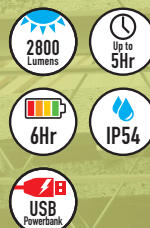

VISION Lighting Your Way

VISION

NEW FOR 2022

1,000lm SMD Compact Hand Lamp + UV Torch

Complete with USB charging lead, mains plug and car adapter.

- SMD Lamp provides 10W/1000 Lumens of white light
- 3W UV LED Torch provides 395 Lumens of UV light
- Integrated Hook and Stand - lamp/torch can be positioned at a multitude of angles
- 2 x Rear Magnets & Flexible Magnetic Base - position the lamp/torch with precision and accuracy

Part No. Qty Description

EHL301 1 Compact Hand Lamp + UV Torch

VISION

NEW FOR 2022

1,000lm COB Hand Lamp + Charging Dock

Complete with USB charging lead, mains plug and car adapter. Wall mountable.

- COB Lamp provides 10W/1000 Lumens of white light
- 3W LED Torch provides 220 Lumens of white light
- Integrated Hook and stand - lamp/torch can be positioned at a multitude of angles
- 2 x Rear Magnets & Flexible Base - position the lamp/torch with precision and accuracy

Part No. Qty Description

EHL302 1 Hand Lamp + Charging Dock

VISION

NEW FOR 2022

800lm COB Slimline Dimmable Inspection Lamp + Torch

Complete with USB charging lead, mains plug and car adapter.

- COB Lamp provides 10W/800 Lumens of white light
- 2W LED Torch provides 150 Lumens of white light
- Integrated Magnetic Stand and Hook - position the lamp/torch with precision and accuracy

Part No. Qty Description

EHL303 1 Slimline Dimmable Inspection Lamp + Torch

VISION

NEW FOR 2022

350lm LED Motion Sensor Head Torch

Complete with USB charging lead, mains plug and car adapter.

- LED Lamp provides:
  - 100% position: approx 350LM for 3.5 hours use
  - 50% position: approx 160LM for 7.0 hours use
  - 10% position: approx 35LM for 30 hours use
- Operated by on/off switch or by motion sensor

Part No. Qty Description

ETL201 1 Motion Sensor Head Torch

VISION

NEW FOR 2022

2,800lm COB Work Light