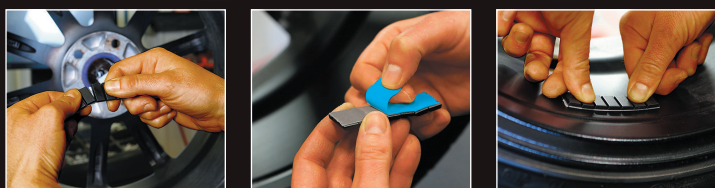

# Black Wheel Weights

Our new range of adhesive wheel weights for black rimmed wheels

General Use Black Wheel Weights

Black Adhesive Wheel Weights - Steel

General use.

Part No.	Pack of	Weight	Strip Dims: W x H x L
<b>TW700</b>	50	4 x 5g & 4 x 10g	19 x 4 x 138
<b>TW701</b>	100	4 x 5g & 4 x 10g	19 x 4 x 138

Motorcycle Black Wheel Weights

Black Adhesive Wheel Weights For Motorcycles - Steel

For motorcycle wheels.

Part No.	Pack of	Weight	Strip Dims: W x H x L
<b>TW702</b>	50	4 x 5g & 4 x 10g	15 x 4.8 x 133

**HOFMANN**  
POWER WEIGHT

**HOFMANN**  
'Type 706'  
Black Adhesive Wheel Weights For Motorcycles - Lead

For motorcycle wheels.

Part No.	Pack of	Weight	Strip Dims: W x H x L
<b>TW703</b>	50	8 x 5g	10 x 4.8 x 105