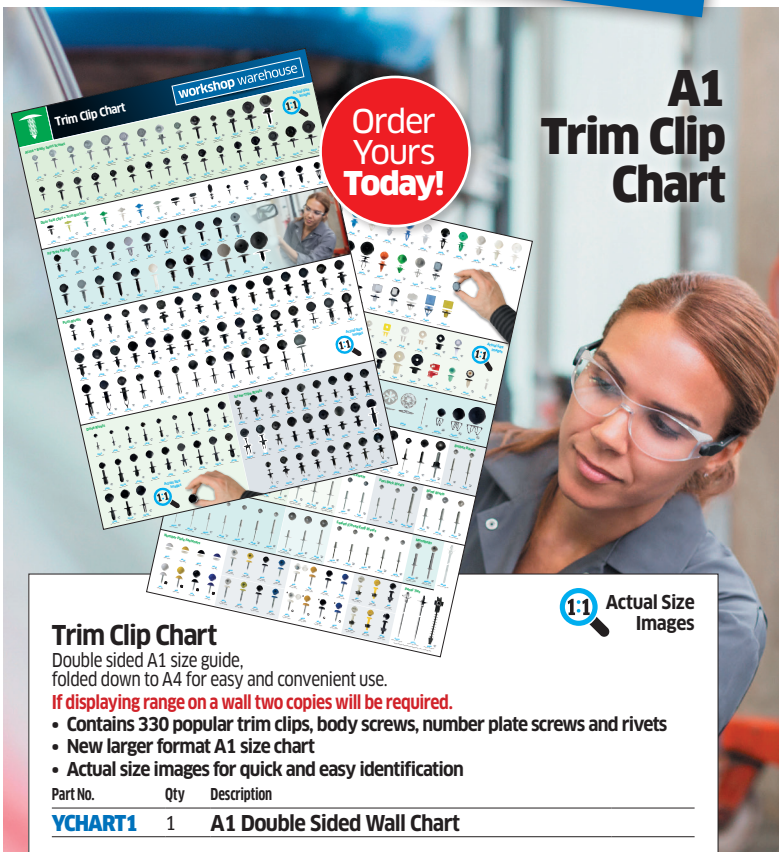

- Contains over 400 popular Trim Clips & Body Screws plus No. Plate Screws & Rivets
- OEM references listed by Vehicle Marque
- Actual size images for quick and easy identification

Part No.	Qty	Description
YCTC1	1	Trim Clip Catalogue

Order Yours Today!

Quick access to our fast movers - all in one place

NEW

Complete with 36 packs of fixings

Trim Clip Workshop Kit

Complete with 1 louvred panel, 36 storage bins and 36 packs of fixings. Contains 1,520 individual fixings.

Part No.	Qty	Description
YCHART1	1	A1 Double Sided Wall Chart

Contents*:
 FIX151, FIX207, FIX162, FIX114, FIX213, FIX180, FIX39, FIX507, FIX164, FIX29, FIX184, FIX153, FIX178, FIX192, FIX182, FIX121, FIX122, FIX183, FIX166, FIX891, FIX259, FIX495, FIX273, FIX534, FIX211, FIX511, FIX76, FIX167, FIX112, FIX759, FIX154, FIX104, FIX168, FIX517, FIX31, FIX320.
 (*contents subject to change due to availability)

A1 Trim Clip Chart

Order Yours Today!

Trim Clip Chart

Double sided A1 size guide, folded down to A4 for easy and convenient use.

If displaying range on a wall two copies will be required.

- Contains 330 popular trim clips, body screws, number plate screws and rivets
- New larger format A1 size chart
- Actual size images for quick and easy identification