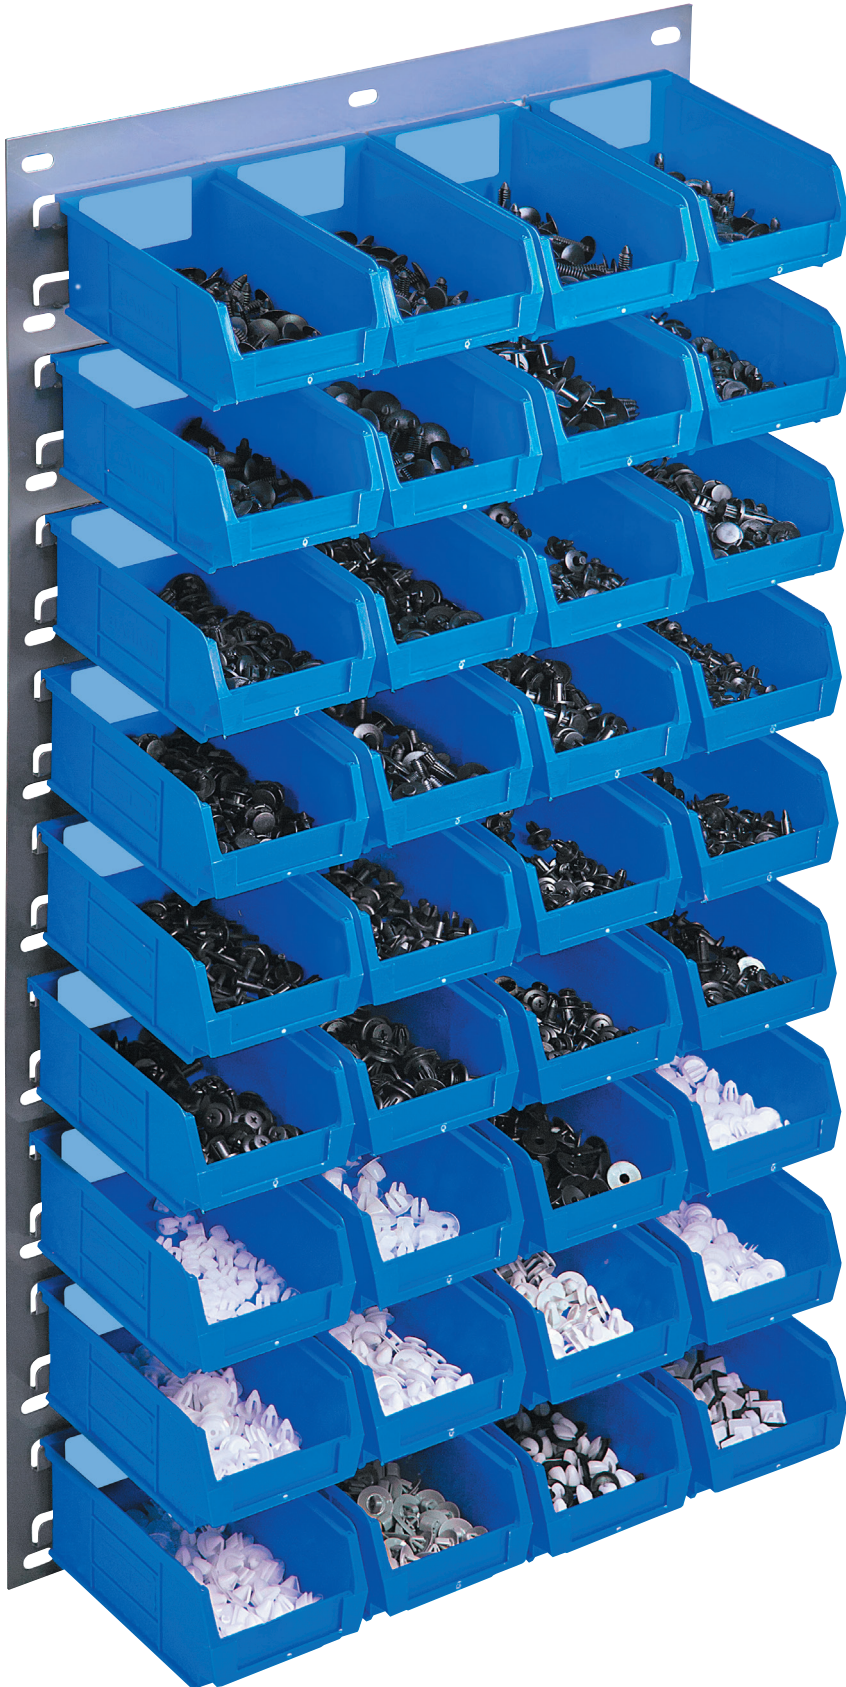

MKIT2 Trim Clip Workshop Kit

Complete
with 1
louvred panel,
36 storage bins
and 36 packs
of fixings

**A comprehensive range
of trim clip essentials
designed for use in
a typical bodyshop
environment.**

**Supplied complete with
storage bins and louvred
panel, the ideal kit for
most common trim fix
repairs.**

MKIT2 Trim Clip Workshop Kit

complete with 1 louvred panel, 36 storage bins and 36 packs of fixings

SB35

Louvred Panel
457mm x 946mm

Pack of 1

FIX213

Rivets
19.7 x 23.7 mm

Pack of 50

Pack of 50

FIX180

Push Rivets
19.8 x 13.1 mm

Pack of 20

FIX192

Lock Nuts
19.9 x 18.8 mm

Pack of 50

FIX495

Door Trim
Panel
Retainers

Pack of 20

FIX759

Push Type
Retainers

Pack of 20

FIX39

Drive Rivets
Black
16mm Head

Pack of 50