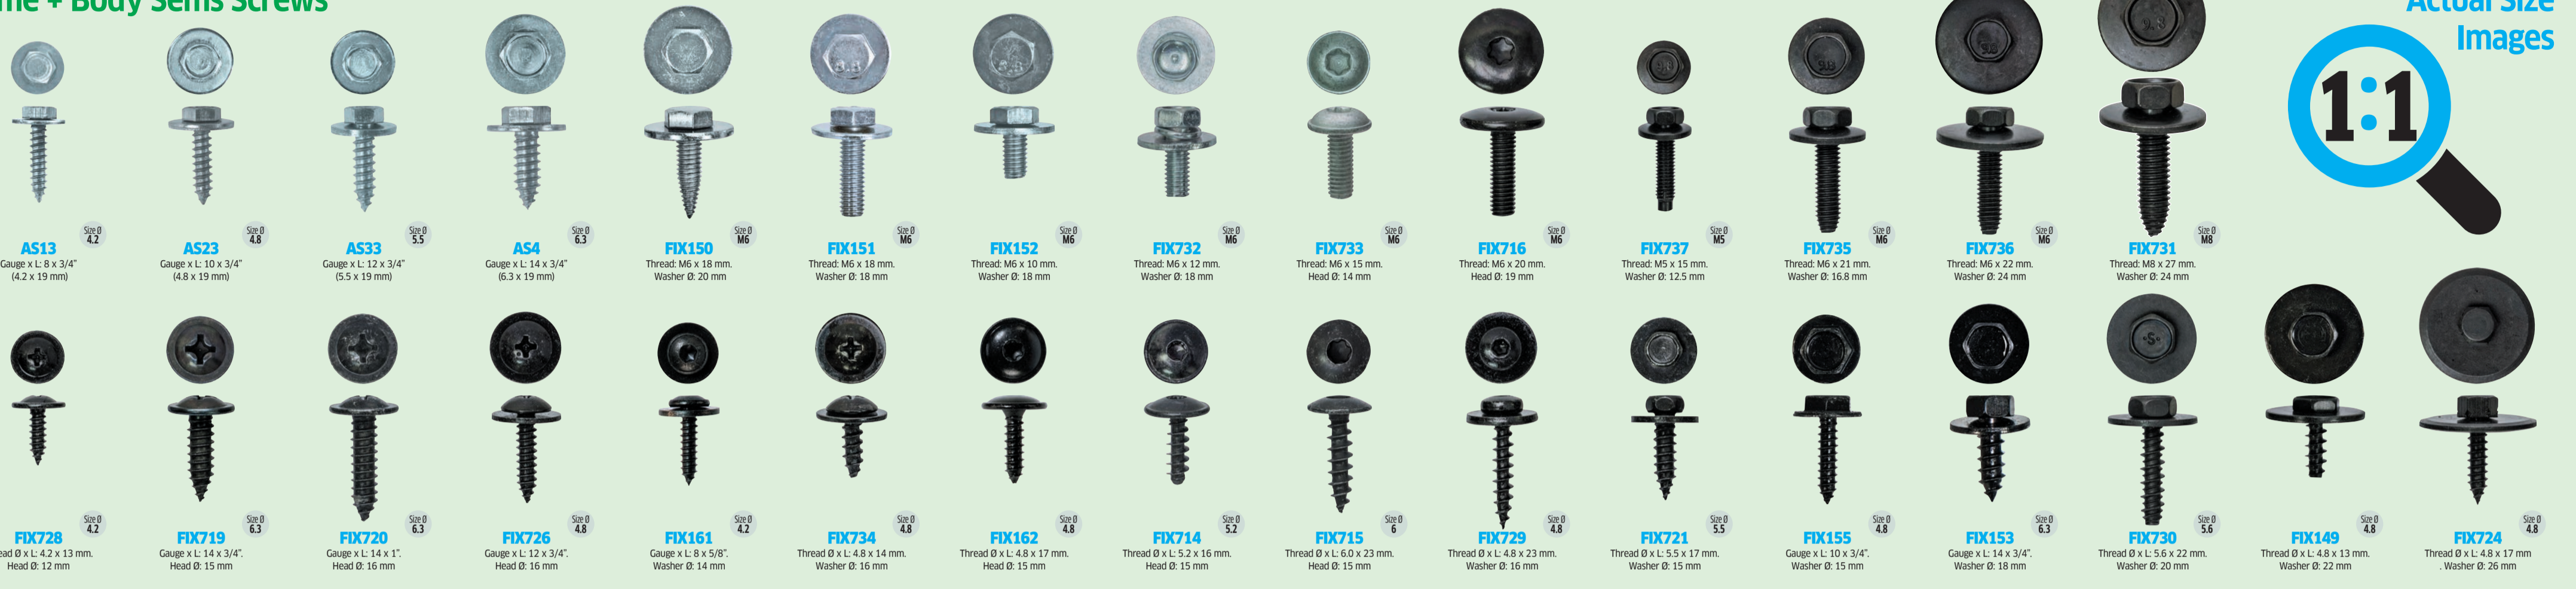

Trim Clip Chart

Acme + Body Sems Screws

Door Seal Clips + Trim Buttons

Fir-Tree Fixings

Push Rivets

Drive Rivets

Screw-Type Rivets

Panel Clips

Locking Nuts + Grommets

Miscellaneous Clips

Black Rivets

Trim Rivets

Bulbex Rivets

Avdel-POP Rivets

Steel Rivets

Peel Back Rivets

Blind Rivets

Multi-Grip Rivets

Sealed (Closed End) Rivets

Monobolts

Number Plate Fasteners

Panel Ties