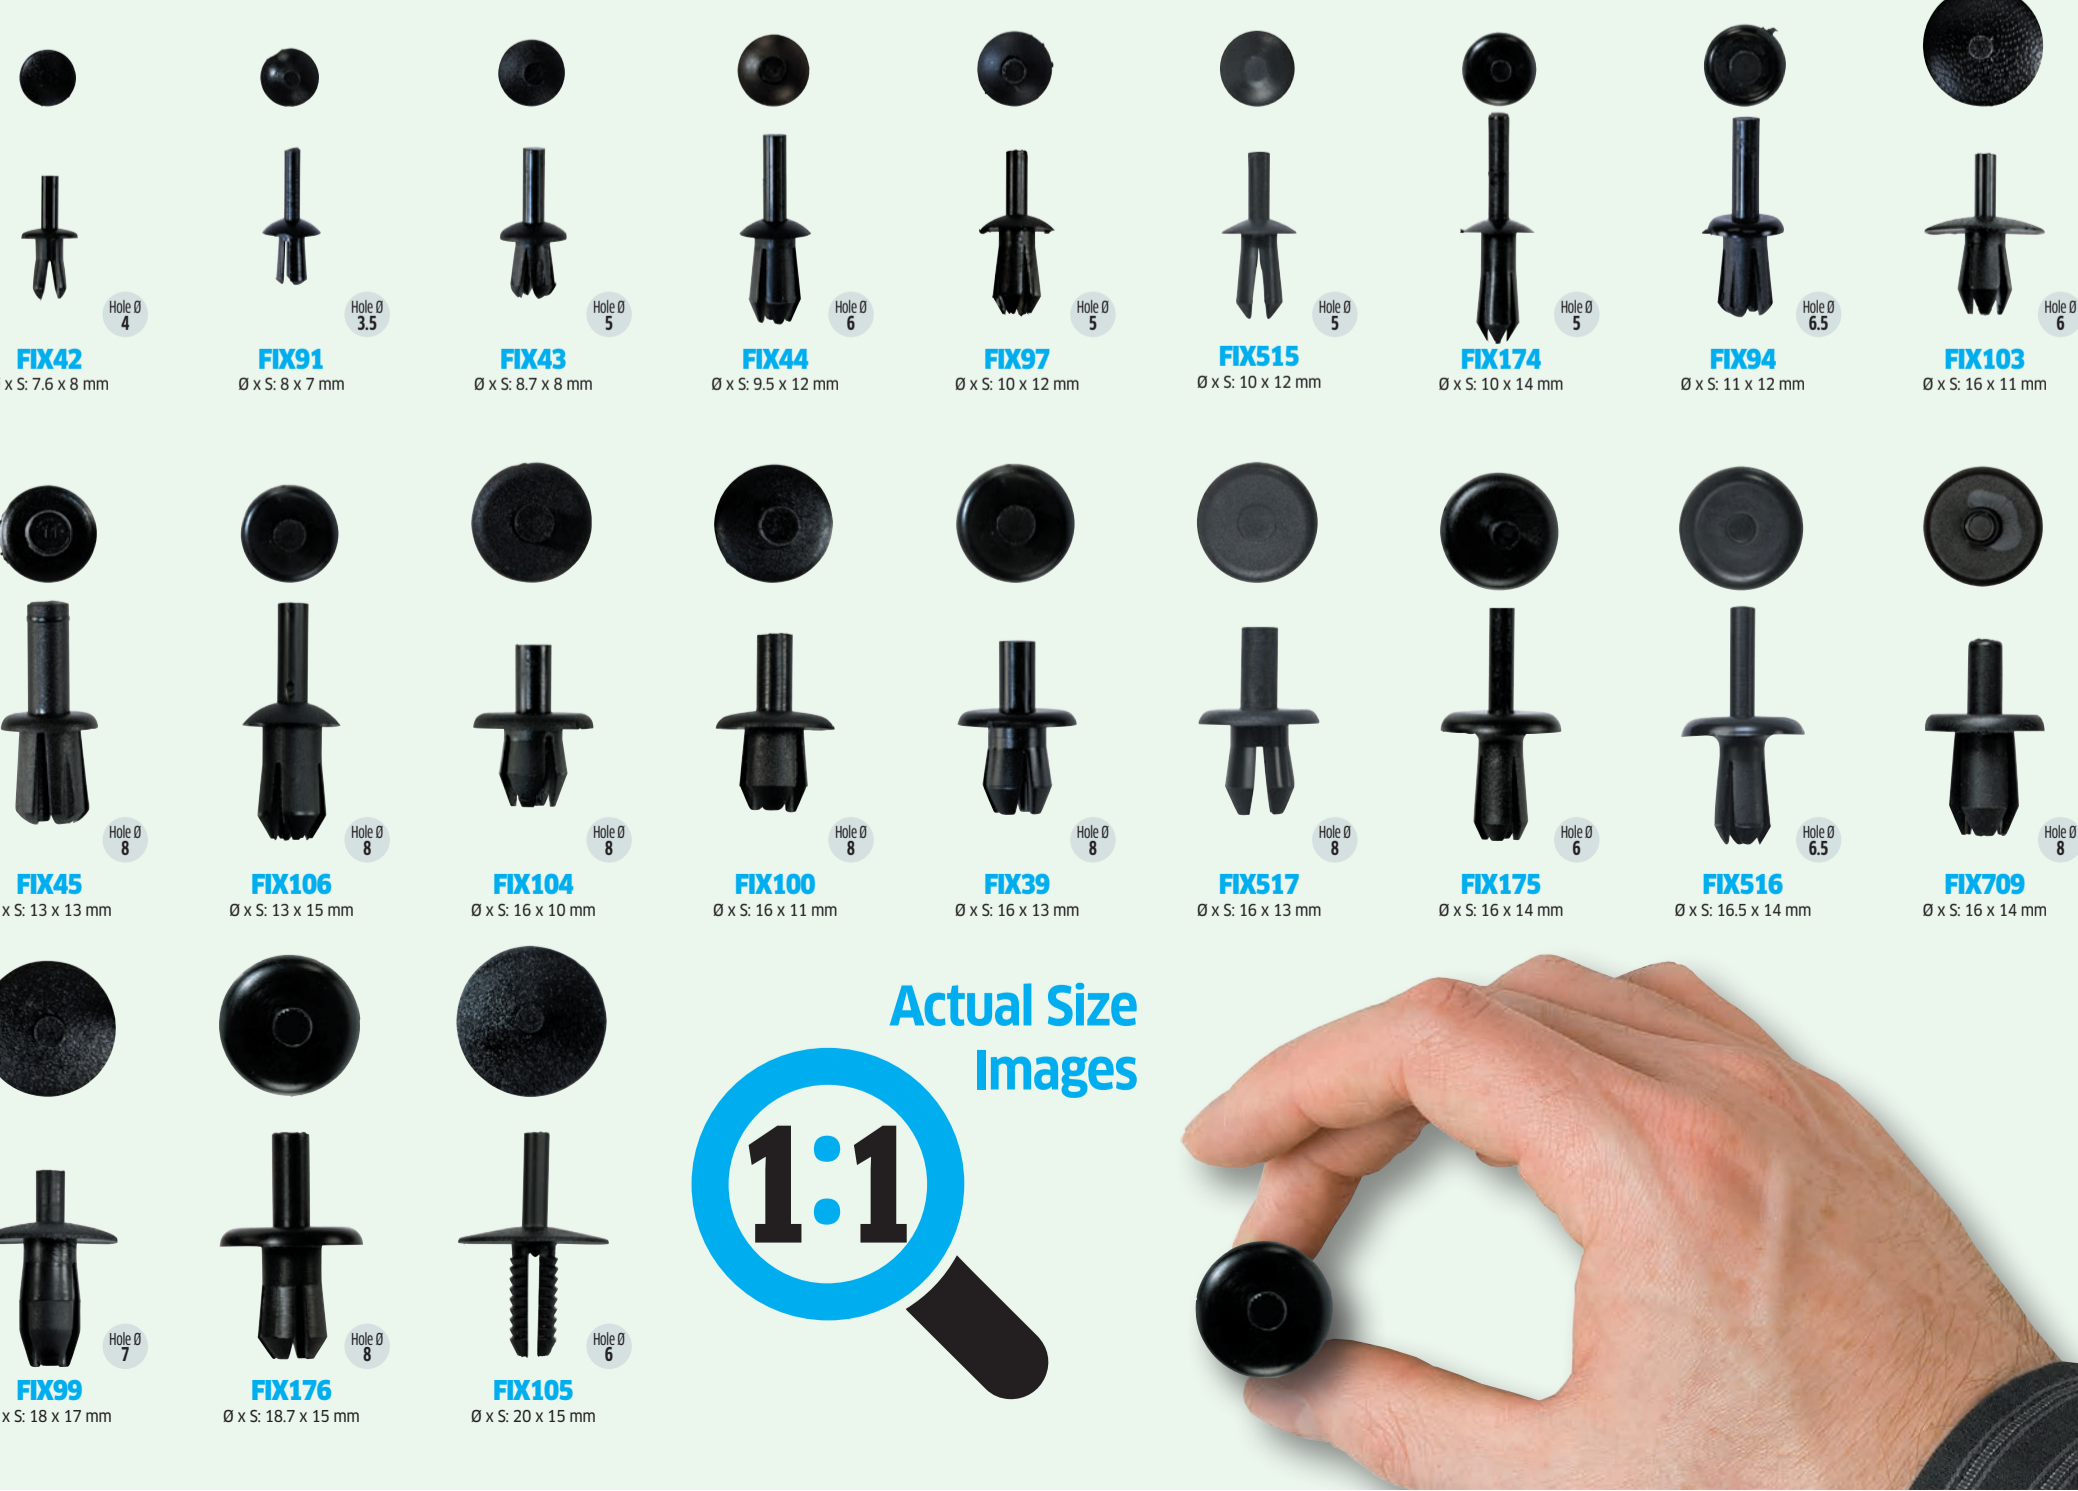

Trim Clip Chart

Acme + Body Sems Screws

Door Seal Clips + Trim Buttons

Fir-Tree Fixings

Push Rivets

Drive Rivets

Screw-Type Rivets

Panel Clips

Locking Nuts + Grommets

Miscellaneous Clips

Black Rivets

Trim Rivets

Bulbex Rivets

Avdel-POP Rivets

Steel Rivets

Peel Back Rivets

Blind Rivets

Multi-Grip Rivets

Sealed (Closed End) Rivets

Monobolts

Number Plate Fasteners

Panel Ties