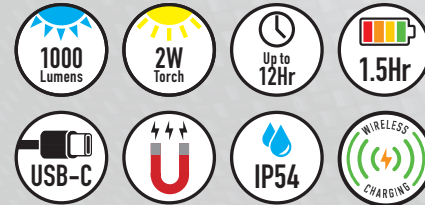

VISION

WIRELESS CHARGING

workshop warehouse

EHLW400 WIRELESS FAST CHARGING PAD

WIRELESS PAD WORKS WITH ALL VISION WIRELESS CHARGING PRODUCTS & COMPATIBLE MOBILE PHONES

Features

- Charges two devices simultaneously
- Works with compatible mobile phones
- IK08 shock resistance
- Strong magnets on the rear allow for easy mounting on magnetic surfaces as well as built-in screw holes for permanent mounting

Specifications

Input: USB-C Port: 5-12V DC, 20W
Output: Max 10+5W per pad
Charge Time: Approx 3.0-5.0 hours depending on battery pack
USB Charger Lead: PD 20W USB-C to USB-C x 1
AC Adaptor:
Input: 100-240V-50/60Hz 0.8A
Output: PD 20W 5V DC 3.0A; 9V DC 2.22A; 12V DC 1.67A, 20W Max

Part No	Qty
EHLW400	1

WIRELESS 1000LM COB COMPACT SPOT LIGHT EHLW410

410w.vision-lights.co.uk

Part No	Qty
EHLW410	1

WIRELESS 1000LM COB SLIM INSPECT LAMP EHLW420

420w.vision-lights.co.uk

Part No	Qty
EHLW420	1

WIRELESS 900LM LED ADJUSTABLE BEAM TORCH EHLW430

430w.vision-lights.co.uk

Part No	Qty
EHLW430	1

WIRELESS 1500LM COB WORK LAMP/FLEX LIGHT EHLW440

440w.vision-lights.co.uk

Part No	Qty
EHLW440	1