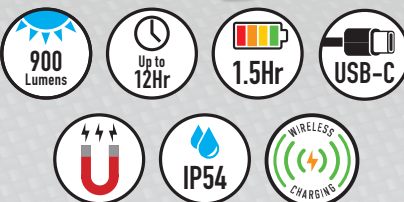

VISION

WIRELESS CHARGING

workshop warehouse

EHLW400 WIRELESS FAST CHARGING PAD

WIRELESS PAD WORKS WITH ALL VISION WIRELESS CHARGING PRODUCTS & COMPATIBLE MOBILE PHONES

Features

- Charges two devices simultaneously
- Works with compatible mobile phones
- IK08 shock resistance
- Strong magnets on the rear allow for easy mounting on magnetic surfaces as well as built-in screw holes for permanent mounting

Specifications

Input: USB-C Port: 5-12V DC, 20W
Output: Max 10+5W per pad
Charge Time: Approx 3.0-5.0 hours depending on battery pack
USB Charger Lead: PD 20W USB-C to USB-C x 1
AC Adaptor:
Input: 100-240V-50/60Hz 0.8A
Output: PD 20W 5V DC 3.0A; 9V DC 2.22A; 12V DC 1.67A, 20W Max

Part No	Qty
EHLW400	1

WIRELESS 1000LM COB COMPACT SPOT LIGHT EHLW410

410w.vision-lights.co.uk

Part No	Qty
EHLW410	1

WIRELESS 1000LM COB SLIM INSPECT LAMP EHLW420

420w.vision-lights.co.uk

Part No	Qty
EHLW420	1

WIRELESS 900LM LED ADJUSTABLE BEAM TORCH EHLW430

430w.vision-lights.co.uk

Part No	Qty
EHLW430	1

WIRELESS 1500LM COB WORK LAMP/FLEX LIGHT EHLW440

440w.vision-lights.co.uk

Part No	Qty
EHLW440	1