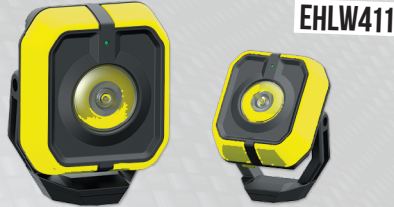

Part No	Qty
EHLW400	1

WIRELESS 1000LM COB COMPACT SPOT LIGHT EHLW410

410w.vision-lights.co.uk

Part No	Qty
EHLW410	1

WIRELESS 1000LM COB SLIM INSPECT LAMP EHLW420

420w.vision-lights.co.uk

Part No	Qty
EHLW420	1

WIRELESS 900LM LED ADJUSTABLE BEAM TORCH EHLW430

430w.vision-lights.co.uk

Part No	Qty
EHLW430	1

WIRELESS 1500LM COB WORK LAMP/FLEX LIGHT EHLW440

440w.vision-lights.co.uk

Part No	Qty
EHLW440	1

VISION

WIRELESS CHARGING

workshop warehouse

WIRELESS 1000LM COB COMPACT SPOT LIGHT + WIRELESS CHARGING PAD

410w.vision-lights.co.uk

WIRELESS PAD WORKS WITH ALL VISION WIRELESS CHARGING PRODUCTS & COMPATIBLE MOBILE PHONES

Part No	Description	Qty
EHLW411	Wireless 1000LM COB Compact Spot Light + Wireless Charging Pad	1

420w.vision-lights.co.uk

WIRELESS PAD WORKS WITH ALL VISION WIRELESS CHARGING PRODUCTS & COMPATIBLE MOBILE PHONES

WIRELESS 1000LM COB SLIM INSPECT LAMP + WIRELESS CHARGING PAD

EHLW421

430w.vision-lights.co.uk