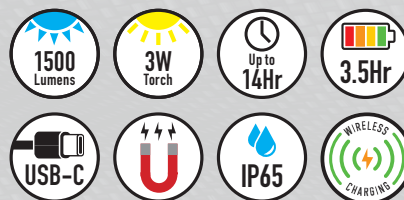

WIRELESS 1500LM COB WORK LAMP/FLEX LIGHT + WIRELESS CHARGING PAD

EHLW441

440w.vision-lights.co.uk

WIRELESS PAD WORKS WITH ALL VISION WIRELESS CHARGING PRODUCTS & COMPATIBLE MOBILE PHONES

Part No	Description	Qty
EHLW441	Wireless 1500LM COB Work Lamp/Flex Light + Wireless Charging Pad	1