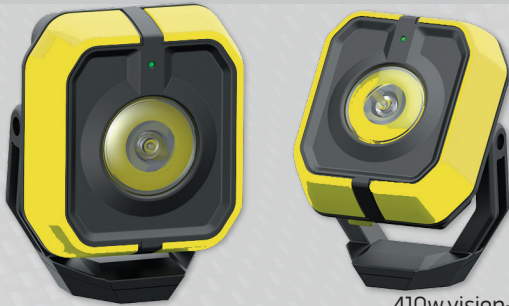

WIRELESS 1000LM COB COMPACT SPOT LIGHT EHLW410

410w.vision-lights.co.uk