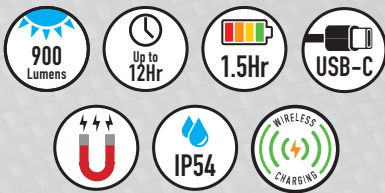

WIRELESS 900LM LED ADJUSTABLE BEAM TORCH + WIRELESS CHARGING PAD

EHLW431