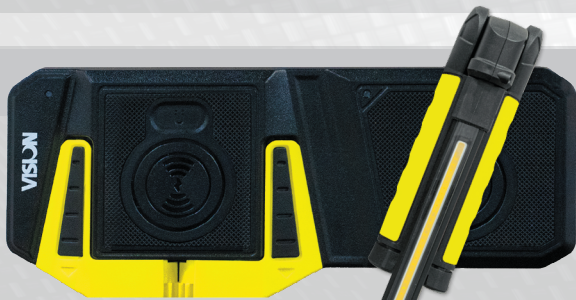

VISION

WIRELESS CHARGING

workshop warehouse

EHLW400 WIRELESS FAST CHARGING PAD

WIRELESS PAD WORKS WITH ALL VISION WIRELESS CHARGING PRODUCTS & COMPATIBLE MOBILE PHONES

Features

- Charges two devices simultaneously
- Works with compatible mobile phones
- IK08 shock resistance
- Strong magnets on the rear allow for easy mounting on magnetic surfaces as well as built-in screw holes for permanent mounting

workshop warehouse

WIRELESS 1000LM COB COMPACT SPOT LIGHT + WIRELESS CHARGING PAD

410w.vision-lights.co.uk

WIRELESS PAD WORKS WITH ALL VISION WIRELESS CHARGING PRODUCTS & COMPATIBLE MOBILE PHONES

Part No	Description	Qty
EHLW411	Wireless 1000LM COB Compact Spot Light + Wireless Charging Pad	1

420w.vision-lights.co.uk

WIRELESS PAD WORKS WITH ALL VISION WIRELESS CHARGING PRODUCTS & COMPATIBLE MOBILE PHONES

WIRELESS 1000LM COB SLIM INSPECT LAMP + WIRELESS CHARGING PAD

EHLW421

430w.vision-lights.co.uk

WIRELESS PAD WORKS WITH ALL VISION WIRELESS CHARGING PRODUCTS & COMPATIBLE MOBILE PHONES

Part No	Description	Qty
EHLW421	Wireless 1000LM COB Slim Inspect Lamp + Wireless Charging Pad	1

WIRELESS 900LM LED ADJUSTABLE BEAM TORCH + WIRELESS CHARGING PAD