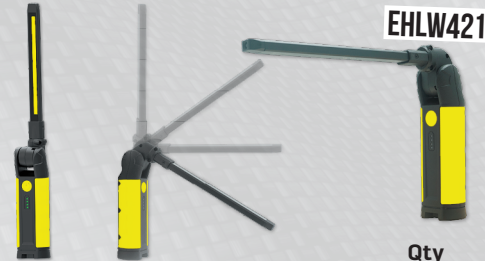

WIRELESS 900LM LED ADJUSTABLE BEAM TORCH EHLW430

430w.vision-lights.co.uk

Part No	Qty
EHLW430	1

WIRELESS 1500LM COB WORK LAMP/FLEX LIGHT EHLW440

440w.vision-lights.co.uk

Part No	Qty
EHLW440	1

VISION

WIRELESS CHARGING

workshop warehouse

WIRELESS 1000LM COB COMPACT SPOT LIGHT + WIRELESS CHARGING PAD

410w.vision-lights.co.uk

WIRELESS PAD WORKS WITH ALL VISION WIRELESS CHARGING PRODUCTS & COMPATIBLE MOBILE PHONES

Part No	Description	Qty
EHLW411	Wireless 1000LM COB Compact Spot Light + Wireless Charging Pad	1

420w.vision-lights.co.uk

WIRELESS PAD WORKS WITH ALL VISION WIRELESS CHARGING PRODUCTS & COMPATIBLE MOBILE PHONES

WIRELESS 1000LM COB SLIM INSPECT LAMP + WIRELESS CHARGING PAD

EHLW421

430w.vision-lights.co.uk

WIRELESS PAD WORKS WITH ALL VISION WIRELESS CHARGING PRODUCTS & COMPATIBLE MOBILE PHONES

Part No	Description	Qty
EHLW421	Wireless 1000LM COB Slim Inspect Lamp + Wireless Charging Pad	1

WIRELESS 900LM LED ADJUSTABLE BEAM TORCH + WIRELESS CHARGING PAD