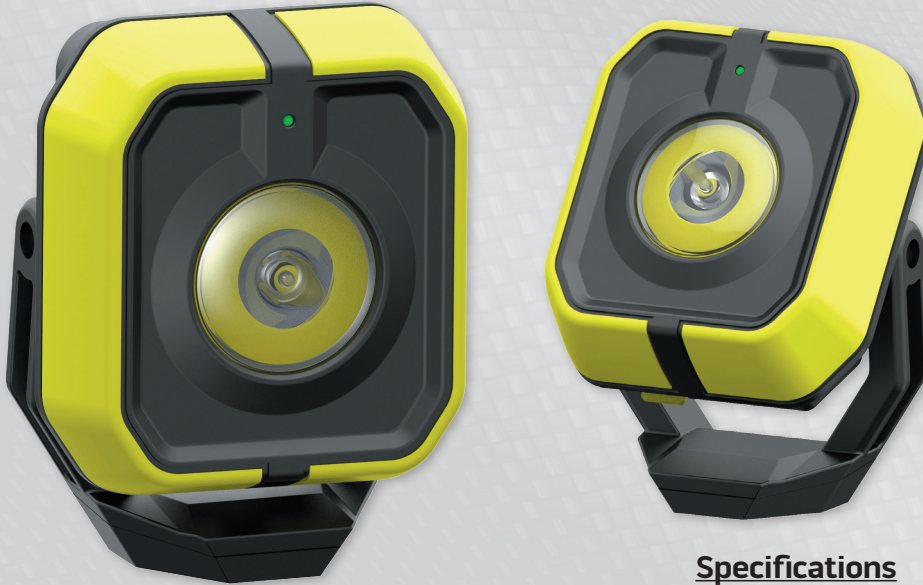

VISION

WIRELESS CHARGING

workshop warehouse

WIRELESS 1000LM COB COMPACT SPOT LIGHT

EHLW410

Features

- COB Lamp provides 10W/1000 Lumens of white light
- Run Time Lamp: Low 250LM for 12 hours; Medium 500LM for 6 hours; High 1000LM for 3 hours
- 3W LED Torch provides 300 Lumens of white light
- Run Time Torch: 300LM for 9.5 hours
- PD 20W Mains Plug and PD 20W USB-C Charging Lead Included - charge from mains power or a standard USB power source
- Supports Wireless Charging
- Integrated Stand - lamp/torch can be positioned at a multitude of angles
- Powerful Stand Magnet for hands free use

Specifications

Main LED: 10W COB 1000LM
Spot LED: 3W 300LM
Battery: Li-ion 3.7V / 2500mAh
Charge Time: Approx 1.5 hours (wireless pad approx 3.5 hours)
Operating Time: 3 - 12 hours
USB Charger Lead: PD 20W USB-C to USB-C x 1m
AC Adaptor: Input: 100-240V~50/60Hz 0.8A Output: PD 20W 5V DC 3.0A; 9V DC 2.22A; 12V DC 1.67A, 20W Max

Part No	Description	Qty
EHLW410	Wireless 1000LM COB Compact Spot Light	1

EHLW411

ALSO AVAILABLE BUNDLED WITH WIRELESS FAST CHARGING PAD

Features

- Charge two devices simultaneously
- Works with compatible mobile phones
- IK08 shock resistance
- Strong magnets on the rear allow for easy mounting on magnetic surfaces as well as built-in screw holes for permanent mounting

Specifications

Input: USB-C Port: 5-12V DC, 20W
Output: Max 10+5W per pad
Charge Time: Approx 3.0-5.0 hours depending on battery pack
USB Charger Lead: PD 20W USB-C to USB-C x 1
AC Adaptor: Input: 100-240V-50/60Hz 0.8A Output: PD 20W 5V DC 3.0A; 9V DC 2.22A; 12V DC 1.67A, 20W Max