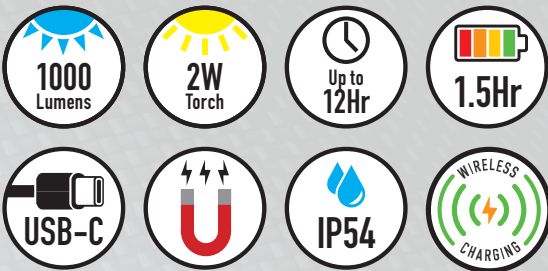

Part No	Description	Qty
EHLW420	Wireless 1000LM COB Slim Inspect Lamp	1

EHLW421

ALSO AVAILABLE BUNDLED WITH WIRELESS FAST CHARGING PAD

Features

- Charges two devices simultaneously
- Works with compatible mobile phones
- IK08 shock resistance
- Strong magnets on the rear allow for easy mounting on magnetic surfaces as well as built-in screw holes for permanent mounting

Specifications

Input: USB-C Port: 5-12V DC, 20W

Output: Max 10+5W per pad

Charge Time: Approx 3.0-5.0 hours depending on battery pack

USB Charger Lead: PD 20W USB-C to USB-C x 1

AC Adaptor:

Input: 100-240V-50/60Hz 0.8A

Output: PD 20W 5V DC 3.0A; 9V DC 2.22A; 12V DC 1.67A, 20W Max