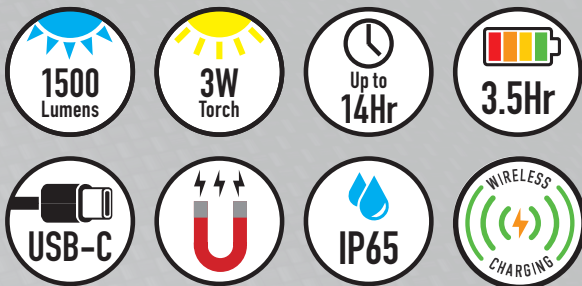

Part No	Description	Qty
EHLW440	Wireless 1500LM COB Work Lamp/Flex Light	1

EHLW441 ALSO AVAILABLE BUNDLED WITH WIRELESS FAST CHARGING PAD

Features

- Charges two devices simultaneously
- Works with compatible mobile phones
- IK08 shock resistance
- Strong magnets on the rear allow for easy mounting on magnetic surfaces as well as built-in screw holes for permanent mounting

Specifications

Input: USB-C Port: 5-12V DC, 20W

Output: Max 10+5W per pad

Charge Time: Approx 3.0-5.0 hours depending on battery pack

USB Charger Lead: PD 20W USB-C to USB-C x 1

AC Adaptor: Input: 100-240V-50/60Hz 0.8A
Output: PD 20W 5V DC 3.0A; 9V DC 2.22A; 12V DC 1.67A, 20W Max

Part No	Description	Qty
EHLW441	Wireless 1500LM COB Work Lamp/Flex Light + Wireless Charging Pad	1