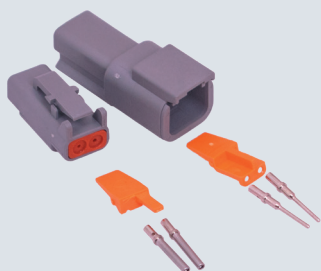

DTM Connector Kits, Assorted Box & High Current Connectors

DTM Connector Kits

Slightly smaller heavy-duty waterproof connectors with miniature contacts allow easy access when space is limited. The system comprises of the connector, the pin and the locking wedge and is suitable for cable sizes from 0.5 mm² to 1.5 mm². Use Part No. **RG10333** for a professional crimp.

DTM Connector 2-Way Kit 8pc

Contains: 1x 2-way male and 1x 2-way female connector, 2x male and 2x female pins and 1x male and 1x female wedge.

Part No.	Qty	Contacts
ET570	1 Kit	2-Way

DTM Connector 3-Way Kit 10pc

Contains: 1x 3-way male and 1x 3-way female connector, 3x male and 3x female pins and 1x male and 1x female wedge.

Part No.	Qty	Contacts
ET571	1 Kit	3-Way

DTM Connector 4-Way Kit 12pc

Contains: 1x 4-way male and 1x 4-way female connector, 4x male and 4x female pins and 1x male and 1x female wedge.

Part No.	Qty	Contacts
ET572	1 Kit	4-Way

DTM Connector 6-Way Kit 16pc

Contains: 1x 6-way male and 1x 6-way female connector, 6x male and 6x female pins and 1x male and 1x female wedge.

Part No.	Qty	Contacts
ET573	1 Kit	6-Way