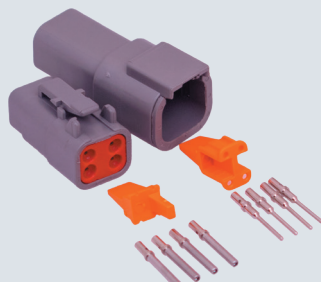

DTM Connector Kits, Assorted Box & High Current Connectors

DTM Connector Kits

Slightly smaller heavy-duty waterproof connectors with miniature contacts allow easy access when space is limited. The system comprises of the connector, the pin and the locking wedge and is suitable for cable sizes from 0.5 mm² to 1.5 mm². Use Part No. **RG10333** for a professional crimp.

DTM Connector 2-Way Kit 8pc

Contains: 1x 2-way male and 1x 2-way female connector, 2x male and 2x female pins and 1x male and 1x female wedge.

Part No.	Qty	Contacts
ET570	1 Kit	2-Way

DTM Connector 3-Way Kit 10pc

Contains: 1x 3-way male and 1x 3-way female connector, 3x male and 3x female pins and 1x male and 1x female wedge.

Part No.	Qty	Contacts
ET571	1 Kit	3-Way

DTM Connector 4-Way Kit 12pc

Contains: 1x 4-way male and 1x 4-way female connector, 4x male and 4x female pins and 1x male and 1x female wedge.

Part No.	Qty	Contacts
ET572	1 Kit	4-Way

DTM Connector 6-Way Kit 16pc

Contains: 1x 6-way male and 1x 6-way female connector, 6x male and 6x female pins and 1x male and 1x female wedge.

Part No.	Qty	Contacts
ET573	1 Kit	6-Way