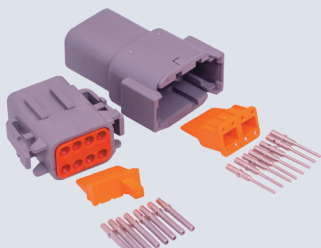

DTM Connector Kits, Assorted Box & High Current Connectors

DTM Connector Kits

Slightly smaller heavy-duty waterproof connectors with miniature contacts allow easy access when space is limited. The system comprises of the connector, the pin and the locking wedge and is suitable for cable sizes from 0.5 mm² to 1.5 mm². Use Part No. **RG10333** for a professional crimp.

DTM Connector 2-Way Kit 8pc

Contains: 1x 2-way male and 1x 2-way female connector, 2x male and 2x female pins and 1x male and 1x female wedge.

Part No.	Qty	Contacts
ET570	1 Kit	2-Way

DTM Connector 3-Way Kit 10pc

Contains: 1x 3-way male and 1x 3-way female connector, 3x male and 3x female pins and 1x male and 1x female wedge.

Part No.	Qty	Contacts
ET571	1 Kit	3-Way

DTM Connector 4-Way Kit 12pc

Contains: 1x 4-way male and 1x 4-way female connector, 4x male and 4x female pins and 1x male and 1x female wedge.

Part No.	Qty	Contacts
ET572	1 Kit	4-Way

DTM Connector 6-Way Kit 16pc

Contains: 1x 6-way male and 1x 6-way female connector, 6x male and 6x female pins and 1x male and 1x female wedge.

Part No.	Qty	Contacts
ET573	1 Kit	6-Way