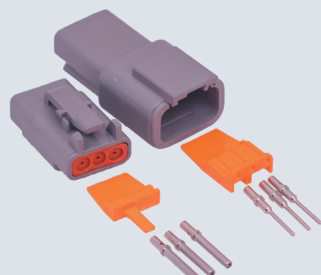

DTM Connector Kits, Assorted Box & High Current Connectors

DTM Connector Kits

Slightly smaller heavy-duty waterproof connectors with miniature contacts allow easy access when space is limited. The system comprises of the connector, the pin and the locking wedge and is suitable for cable sizes from 0.5 mm² to 1.5 mm². Use Part No. **RG10333** for a professional crimp.

DTM Connector 2-Way Kit 8pc

Contains: 1x 2-way male and 1x 2-way female connector, 2x male and 2x female pins and 1x male and 1x female wedge.

Part No.	Qty	Contacts
ET570	1 Kit	2-Way

DTM Connector 3-Way Kit 10pc

Contains: 1x 3-way male and 1x 3-way female connector, 3x male and 3x female pins and 1x male and 1x female wedge.

Part No.	Qty	Contacts
ET571	1 Kit	3-Way

DTM Connector 4-Way Kit 12pc

Contains: 1x 4-way male and 1x 4-way female connector, 4x male and 4x female pins and 1x male and 1x female wedge.

Part No.	Qty	Contacts
ET572	1 Kit	4-Way

DTM Connector 6-Way Kit 16pc

Contains: 1x 6-way male and 1x 6-way female connector, 6x male and 6x female pins and 1x male and 1x female wedge.

Part No.	Qty	Contacts
ET573	1 Kit	6-Way